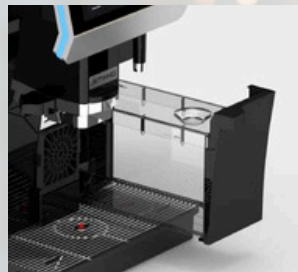

JETINNO®

INSPIRE LIFE BETTER

More Details of Outstanding Designs

Tangki air terintegrasi

Tangki air 4L terpasang di dalam mesin