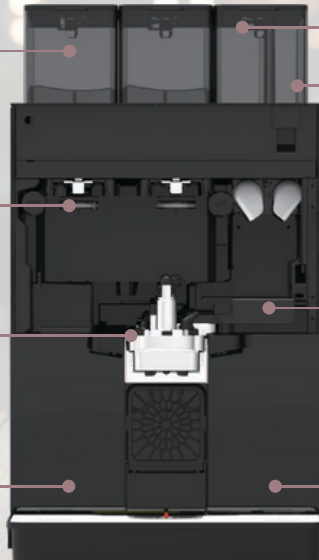

JETINNO®

INSPIRE LIFE BETTER

Exceptional Quality Derives from Profession

2 x Wadah Biji kopi

2 x Penggiling Kopi

1 x Pembuat Espresso

*Patent no : 2018104114067

1x Wadah Ampas Kopi
(40 cakes)

1x2L Wadah Powder

1x1.5L Wadah Powder

*Patent no : 201820398027.4

1x Mixer

4L Tangki Air
(optional tap water)